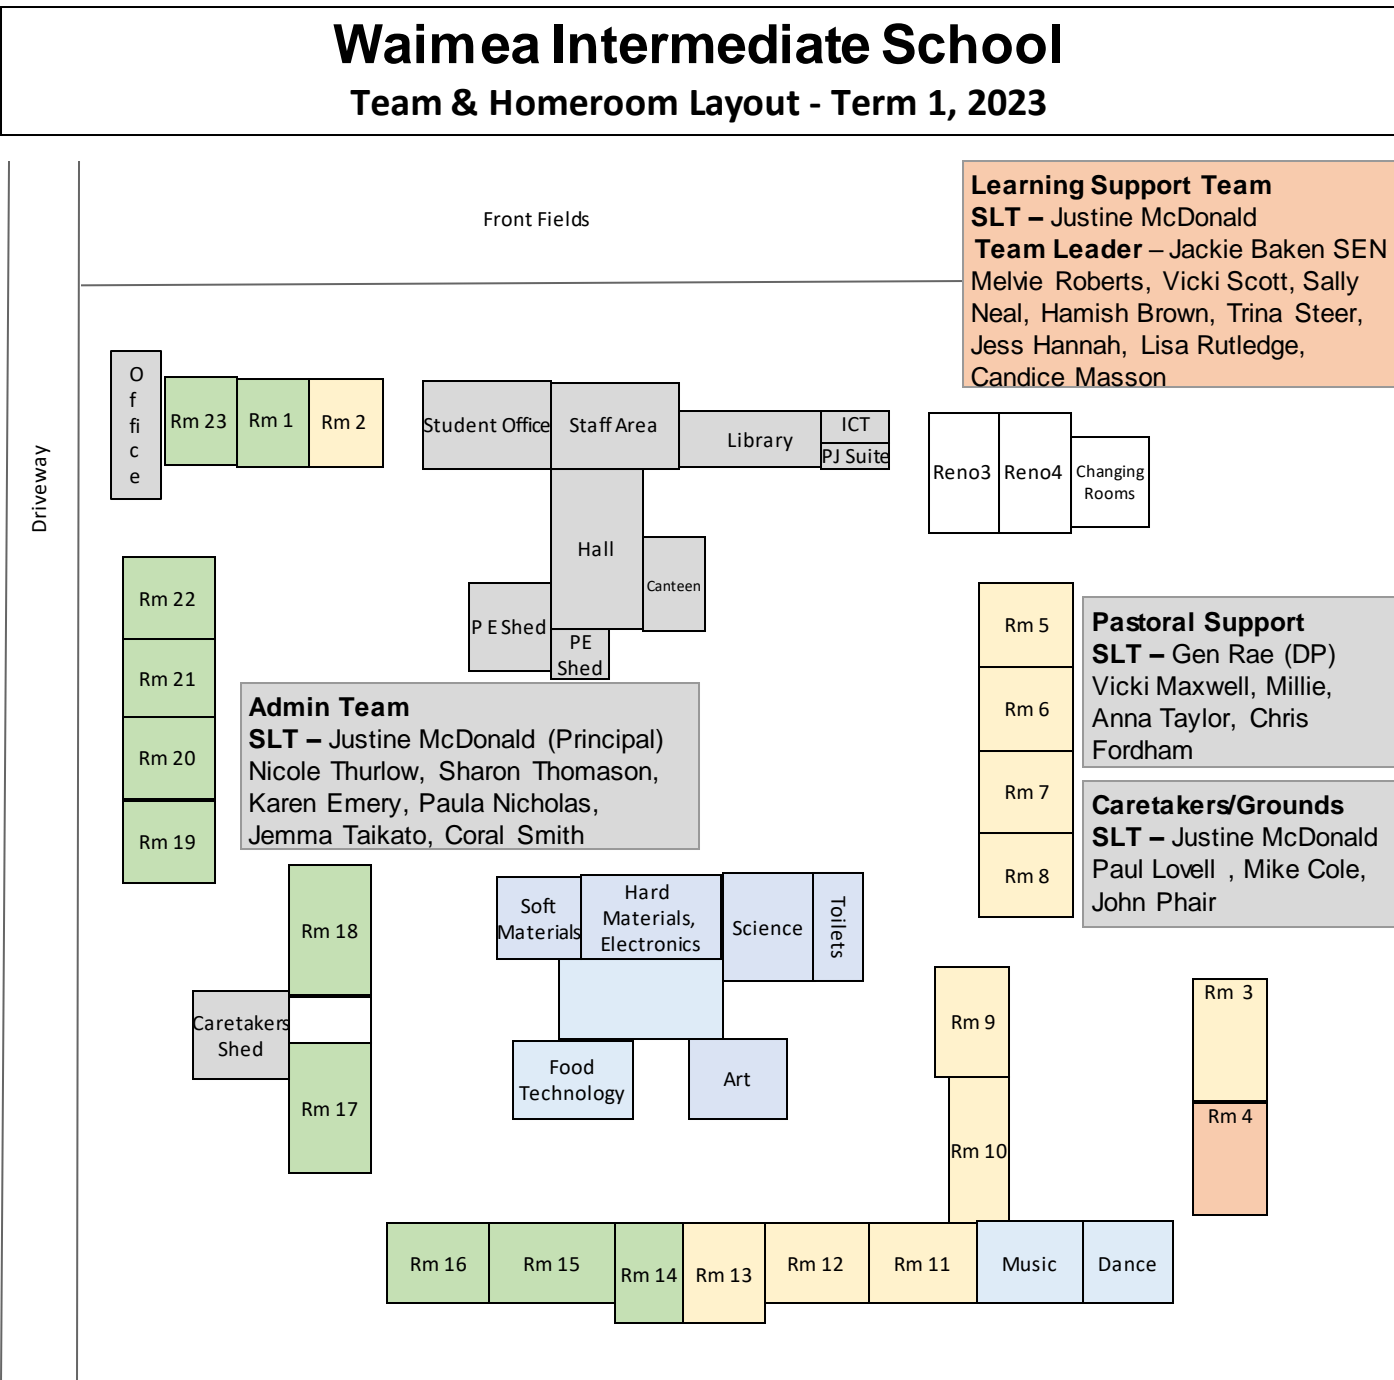

Waimea Intermediate School

Team & Homeroom Layout - Term 1, 2023

Homeroom Teaching Team
SLT – Nic Walker (DP)
Team Leaders – Eric & Denise
Year 7 Teachers
Katya Blair, Rm 21
Rosanne Oughton, Rm 22
Nathan Gestro, Rm 17
Libby Stove/Kirsten Crabtree 18
Stu Hunt/Kirsten Crabtree Rm 16,
Year 8 Teachers
Lauren Chaney/Jane Miles, Rm 1
Denise Lee, Rm 23
Eric Strachan, Rm 14
Kelly Haines/Jane Miles, Rm 15
Kimberley Martin/Kirsty Jones 19
Angelina Johnston/Kirsty Jones 20

Homeroom Teaching Team
SLT – Deane Taylor (DP)
Team Leaders - Karina & Neill
Year 7 Teachers
Penny Richards Rm 12
Michelle Rooke/Jane Miles Rm 13
Lucy Pritchard, Rm 3
Beccy Haley, Rm 9
Rebecca Leslie, Rm 5
Scott Davis, Rm 6
Year 8 Teachers
Neill Wingham/ TBC Rm 11
Trish Sloan, Rm 2
Vivien Fekete/Charlotte H Rm 7
Lesley Smith, Rm 8
Karina Rako, Rm 10

Specialist Team
SLT– Gen Rae (DP)
Team Leader – Jo Townsend Food
Di Giraud, Science
Stu McDonald, Hard Materials
Emma Panting, Visual Arts
Sandy Goonan, Textiles
Chris Phillips, Music

Learning Support Team
SLT – Justine McDonald
Team Leader – Jackie Baken SEN
Melvie Roberts, Vicki Scott, Sally Neal, Hamish Brown, Trina Steer, Jess Hannah, Lisa Rutledge, Candice Masson

Admin Team
SLT – Justine McDonald (Principal)
Nicole Thurlow, Sharon Thomason, Karen Emery, Paula Nicholas, Jemma Taikato, Coral Smith

Pastoral Support
SLT – Gen Rae (DP)
Vicki Maxwell, Millie, Anna Taylor, Chris Fordham

Caretakers/Grounds
SLT – Justine McDonald
Paul Lovell, Mike Cole, John Phair