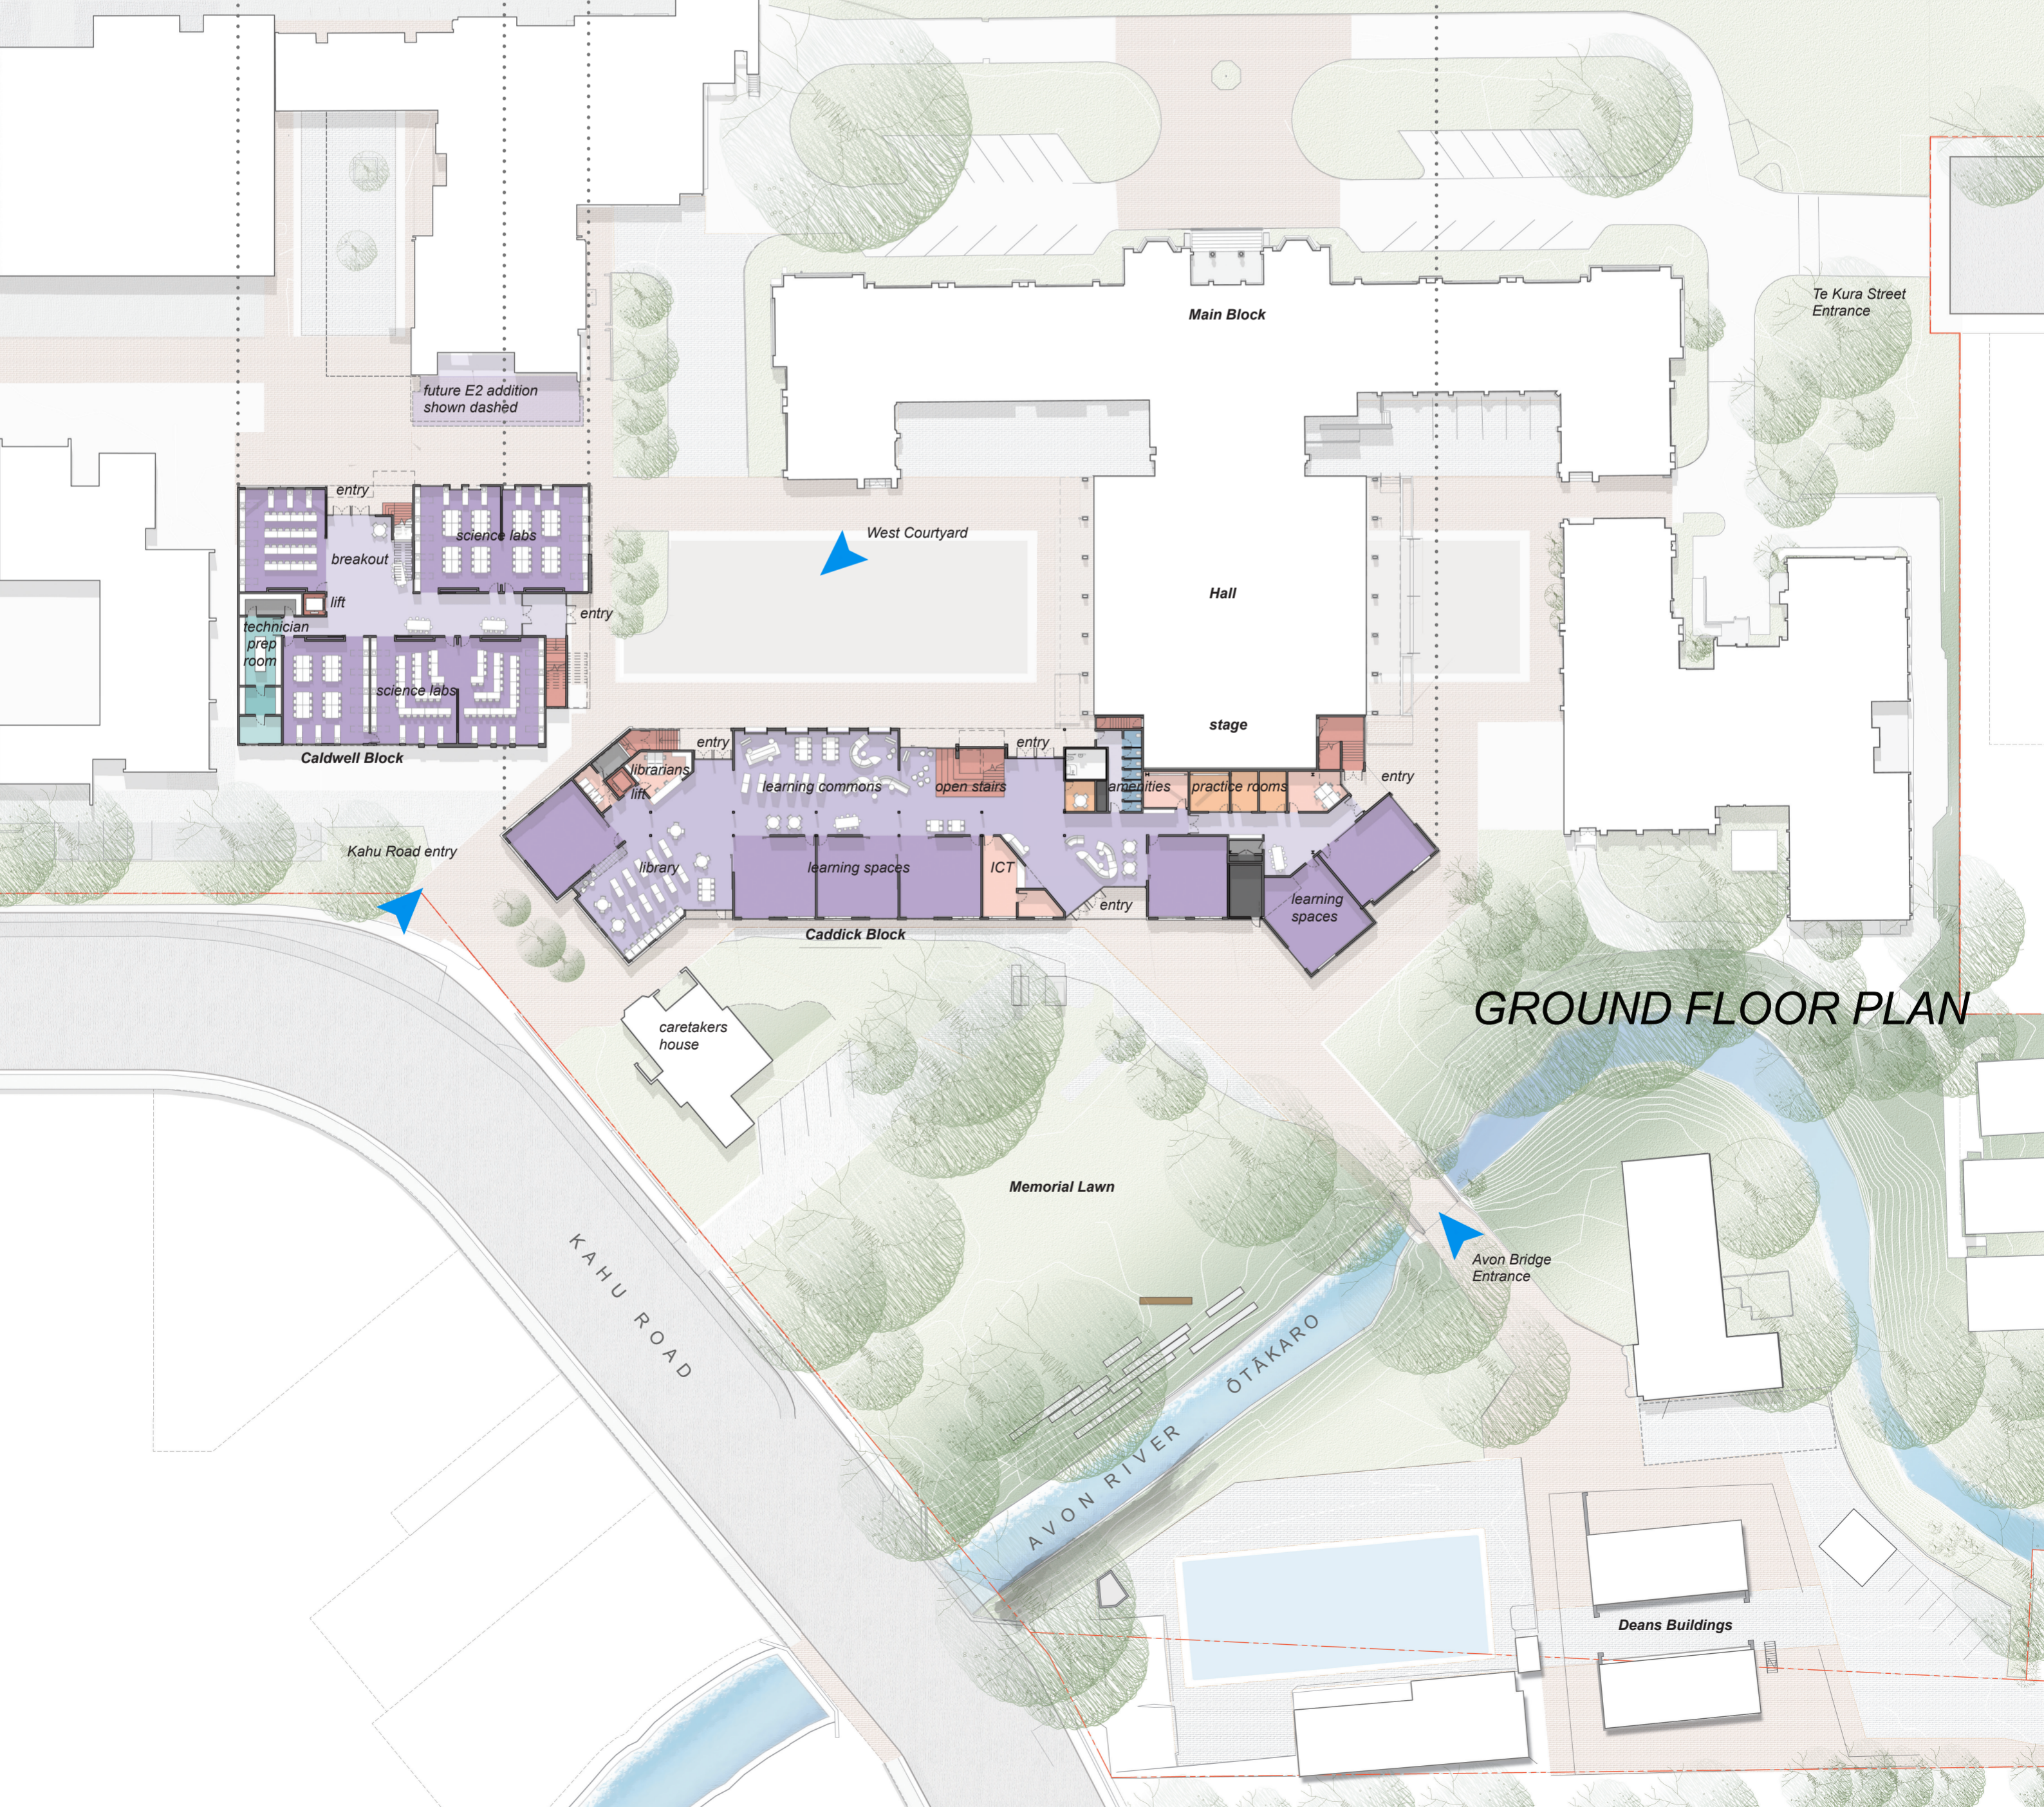

KAHU ROAD ENTRANCE

WEST COURTYARD

AVON BRIDGE ENTRANCE

KAHU ROAD ENTRANCE

CBHS CADDICK CALDWELL BLOCK FLOOR PLANS

MINISTRY OF EDUCATION
TE TĀHUHU O TE MĀTAURANGA

athfield
architects
limited
athfield
architects
limited
athfield

1:125 @ A2

FIRST FLOOR PLAN

GROUND FLOOR PLAN