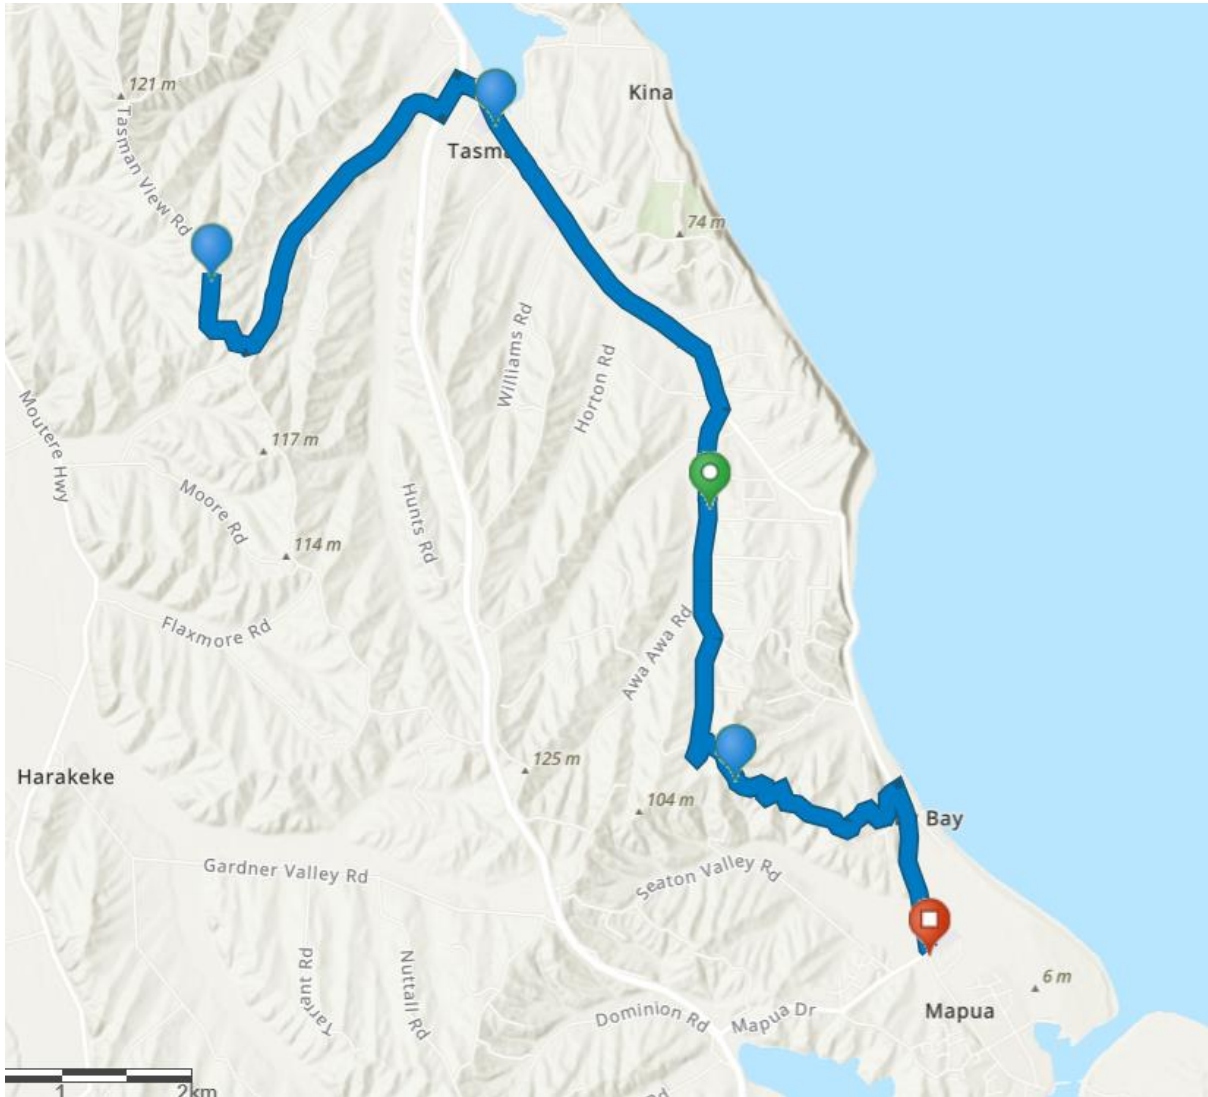

Route D100310

21.38kms

Directions

1.  Start at 75 Marriages Road, Tasman, Mapua, Tasman, 7173, NZL
2.  Go north on Marriages Rd toward Mamaku Rd
3.  Turn left on Aporo Rd (Ruby Coast Scenic Dr)
4.  Turn left on SH 60 (The Coastal Hwy)
5.  Turn right on Harley Rd
6.  Turn right on Tasman View Rd
7.  Bear right on Harley Rdg
8.  Tasman View Rd and Harley Rdg, intersection Upper Moutere, 7175, on the left
9.  Go back southwest on Harley Rdg
10.  Bear left on Tasman View Rd
11.  Turn left on Harley Rd
12.  Turn left on SH 60 (The Coastal Hwy)
13.  Turn right on Aporo Rd (Ruby Coast Scenic Dr)
14. Arrive at Tasman School, 417 Aporo Rd, Tasman, Upper Moutere, 7173, NZL, on the right
15.  Continue southeast on Aporo Rd
16.  Turn right on Marriages Rd
17.  Continue forward on Pomona Rd
18.  Turn right at Pippin Ln to stay on Pomona Rd
19.  Continue southeast on Pomona Rd
20.  Turn right at Korepo Rd to stay on Pomona Rd
21.  Turn right on Stafford Dr
22. Finish at Mapua School, 4 Stafford Dr, Mapua, 7005, NZL, on the left