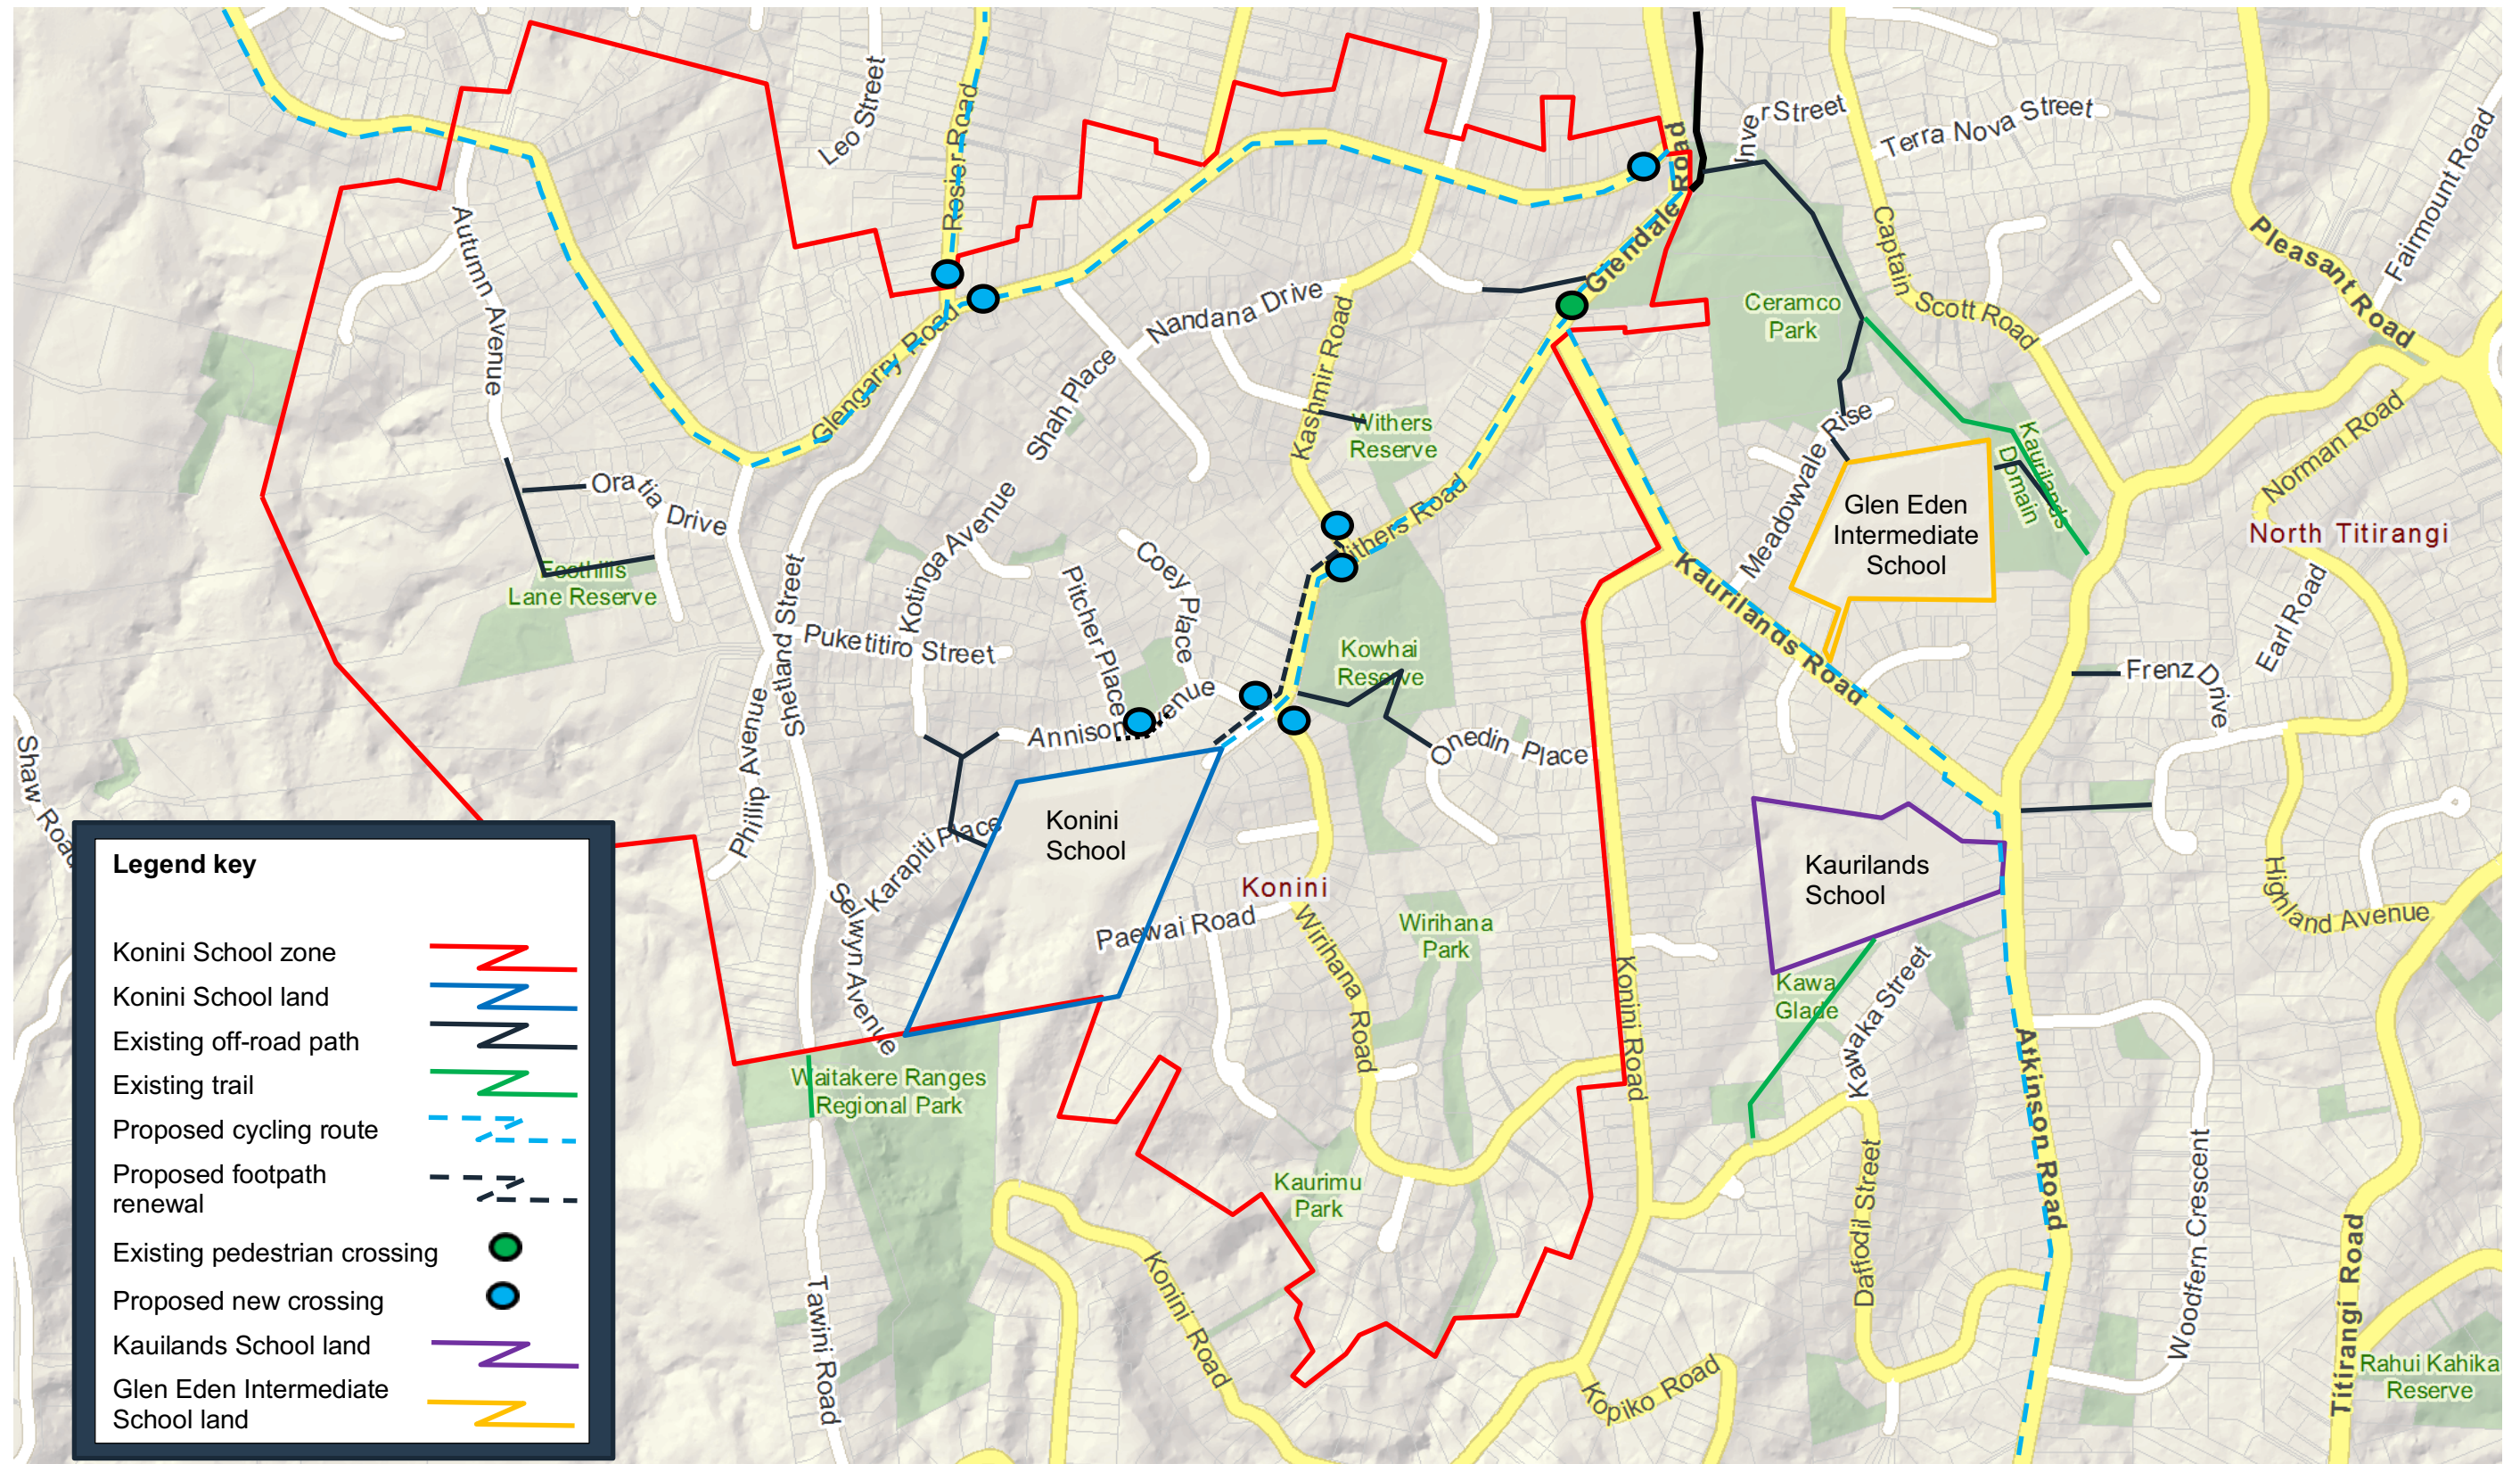

Konini School overview of proposed road safety and access upgrades

Legend key

- Konini School zone 
- Konini School land 
- Existing off-road path 
- Existing trail 
- Proposed cycling route 
- Proposed footpath renewal 
- Existing pedestrian crossing 
- Proposed new crossing 
- Kaurilands School land 
- Glen Eden Intermediate School land 