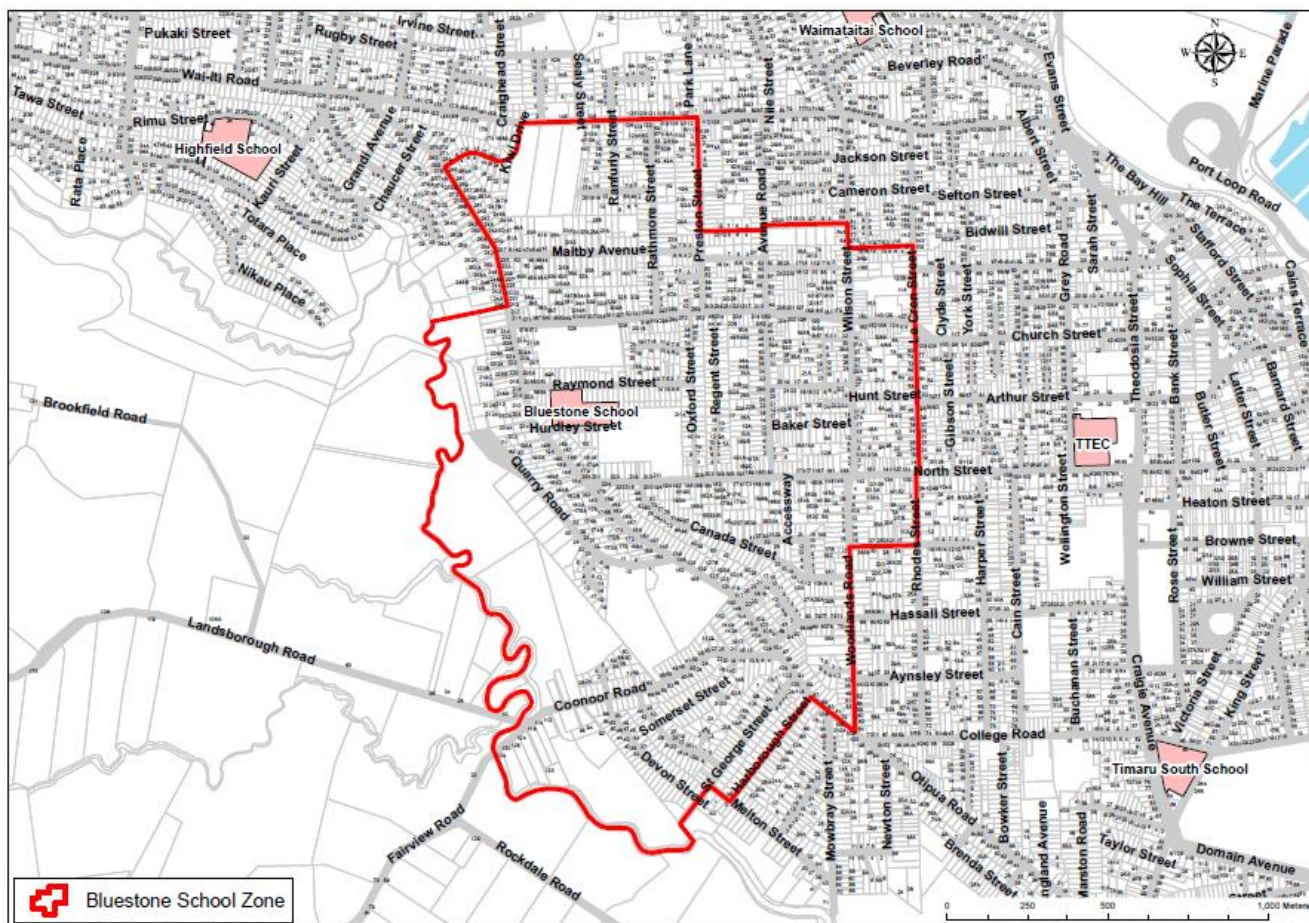

Enrolment Scheme – Bluestone School

Zone Boundary Map and Street Addresses

Boundary Streets

Kiwi Drive	5 – 29	4 – 30
Wai-iti Road	107 – 153	140 – 112
Preston Street	3 – 49	2B – 60
Guthrie Street	3 – 9	4 – 14
Avenue Road	3 – 67	2 – 70
Lough Street	3 – 23	No houses
Wilson Street	1 – 81	2 – 54
Mere Mere Street	1A – 13	2 – 18
Le Cren Street	19 – 139	14 – 134
Rhodes Street	3 – 13	2B – 14
Archer Street	17 – 27	24 – 38
Woodlands Road	1 – 31	4 – 64
Otipua Road	79 – 265	100 – 276
Harborough Street	1 – 35	2 – 32A
Melton Street	1, 1A, 3	-
Devon Street	2 – 56	1 – 53
Coonor Road	4 – 118	13 – 95
Quarry Road	9 – 71	4 – 66
Watlington Place	3 – 19	4 – 18