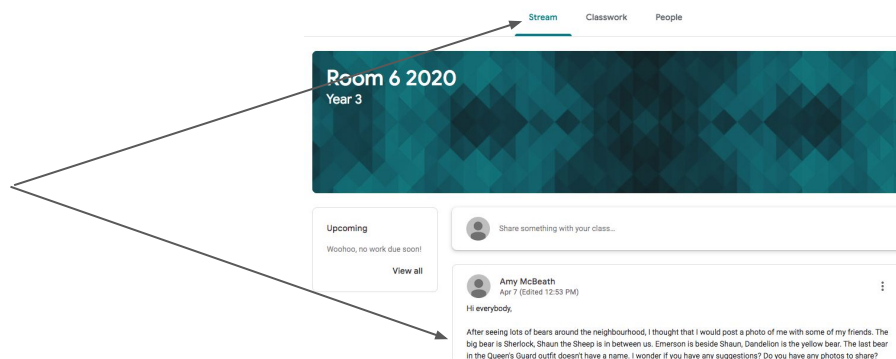

Google Classroom & Google Meet

Where can I find things on Google Classroom?

There are three main parts to Google Classroom.

1. **Stream (for messages, conversations, Google Meet link)**
2. **Classwork (this is where you'll find assignments)**
3. **People (this lists teachers and students)**

1. Stream

You will find messages and general notices on the stream. Children can join the conversation by typing in the 'Add class comment' bar underneath the post they want to respond to.

Just before each of our Google Meets, a link will pop up that looks something like this: Children will be able to click on the link to enter the meeting.