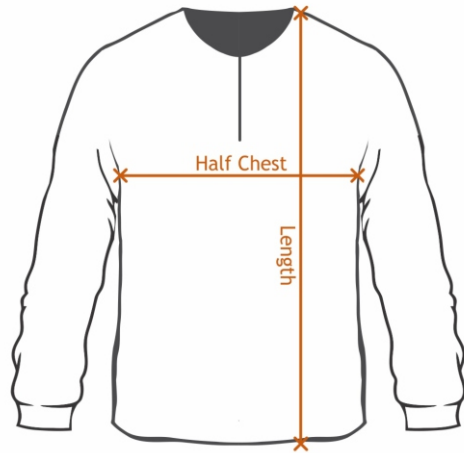

SIZE CHARTS:

MERINO:

KIDS HALF ZIP MERINO

Kids	Sizes	4	6	8	10	12	14
	Width	35	38	41	42	44	47
	Length	41	46	51	56	61	66

For approximate sizing, take one of your favourite garments, lay it flat, then measure it as shown. Compare to the table above to find the closest match.

MENS HALF ZIP MERINO

Mens	Sizes	S	M	L	XL	XXL	3XL	5XL
	Width	50	53	56	59	62	65	71
	Length	69	70.5	72	73.5	75	76.5	79.5

For approximate sizing, take one of your favourite garments, lay it flat, then measure it as shown. Compare to the table above to find the closest match.

SS & LS POLY TEE:

Sizing

ADULTS

	S	M	L	XL	2XL	3XL	4XL	5XL
B CHEST	50	52.5	55	57.5	60	62.5	65	67.5
E SP LENGTH	68.5	70.5	72.5	74.5	76.5	78.5	80.5	82.5

KIDS

	4	6	8	10	12	14
B CHEST	36	38	40	42	44	47
E SP LENGTH	44.5	49	53.5	58	62.5	65.5

A CB: Centre Back Length
 B Chest / Bust
 C Waist
 D Inner Leg
 E SP: Shoulder Point Length