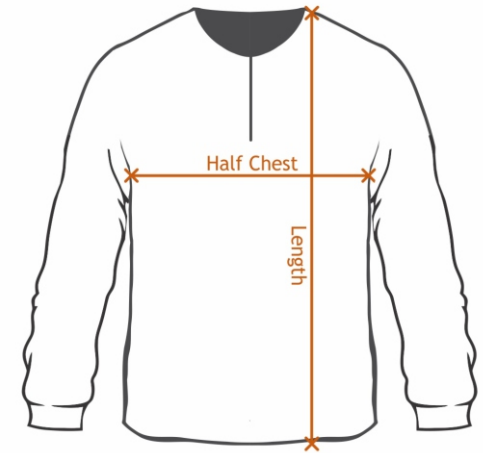

SIZE CHARTS:

MERINO:

KIDS HALF ZIP MERINO

Kids	Sizes	4	6	8	10	12	14
	Width	35	38	41	42	44	47
	Length	41	46	51	56	61	66

For approximate sizing, take one of your favourite garments, lay it flat, then measure it as shown. Compare to the table above to find the closest match.

MENS HALF ZIP MERINO

Mens	Sizes	S	M	L	XL	XXL	3XL	5XL
	Width	50	53	56	59	62	65	71
	Length	69	70.5	72	73.5	75	76.5	79.5

For approximate sizing, take one of your favourite garments, lay it flat, then measure it as shown. Compare to the table above to find the closest match.

SS & LS POLY TEE:

Sizing

ADULTS

	S	M	L	XL	2XL	3XL	4XL	5XL
B CHEST	50	52.5	55	57.5	60	62.5	65	67.5
E SP LENGTH	68.5	70.5	72.5	74.5	76.5	78.5	80.5	82.5

KIDS

	4	6	8	10	12	14
B CHEST	36	38	40	42	44	47
E SP LENGTH	44.5	49	53.5	58	62.5	65.5

A CB: Centre Back Length
 B Chest / Bust
 C Waist
 D Inner Leg
 E SP: Shoulder Point Length