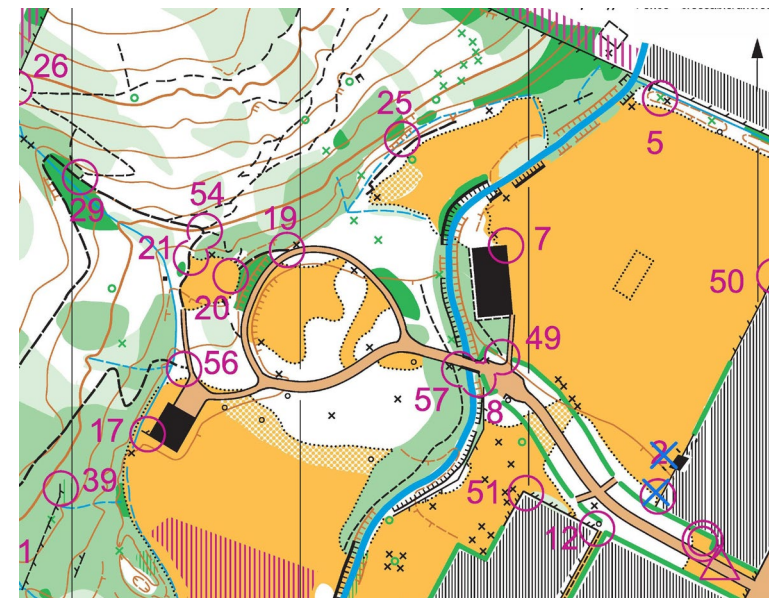

Otago Orienteering School Series 2026: (and public events)

School Series – school totals are based on total number of participants from each school - best of three, so get your friends to come along and add to your school's total:

Hold the Date:

1. **Sunday 3 May - Club Sprint #1** - Tonga Park, St Clair
2. **Sunday 10 May** - Forrester Park
3. **Sunday 7 June - Club Sprint #2** – Montecillo Park, Central Dunedin
4. **Sunday 14 June** - Waiora Scout Camp (TBC)

10am. Introductory session

10:30am – 12 noon Course Starts (1 minute between competitors)

2pm Course closure (everyone should have completed their course)

*All events open to the public, adults, beginners, and family's welcome.
$5 per student, $10 per adult, and $3 for SportIdent Hire (timing chip) per event*

Otago Orienteering Website: www.dunedinorienteering.org