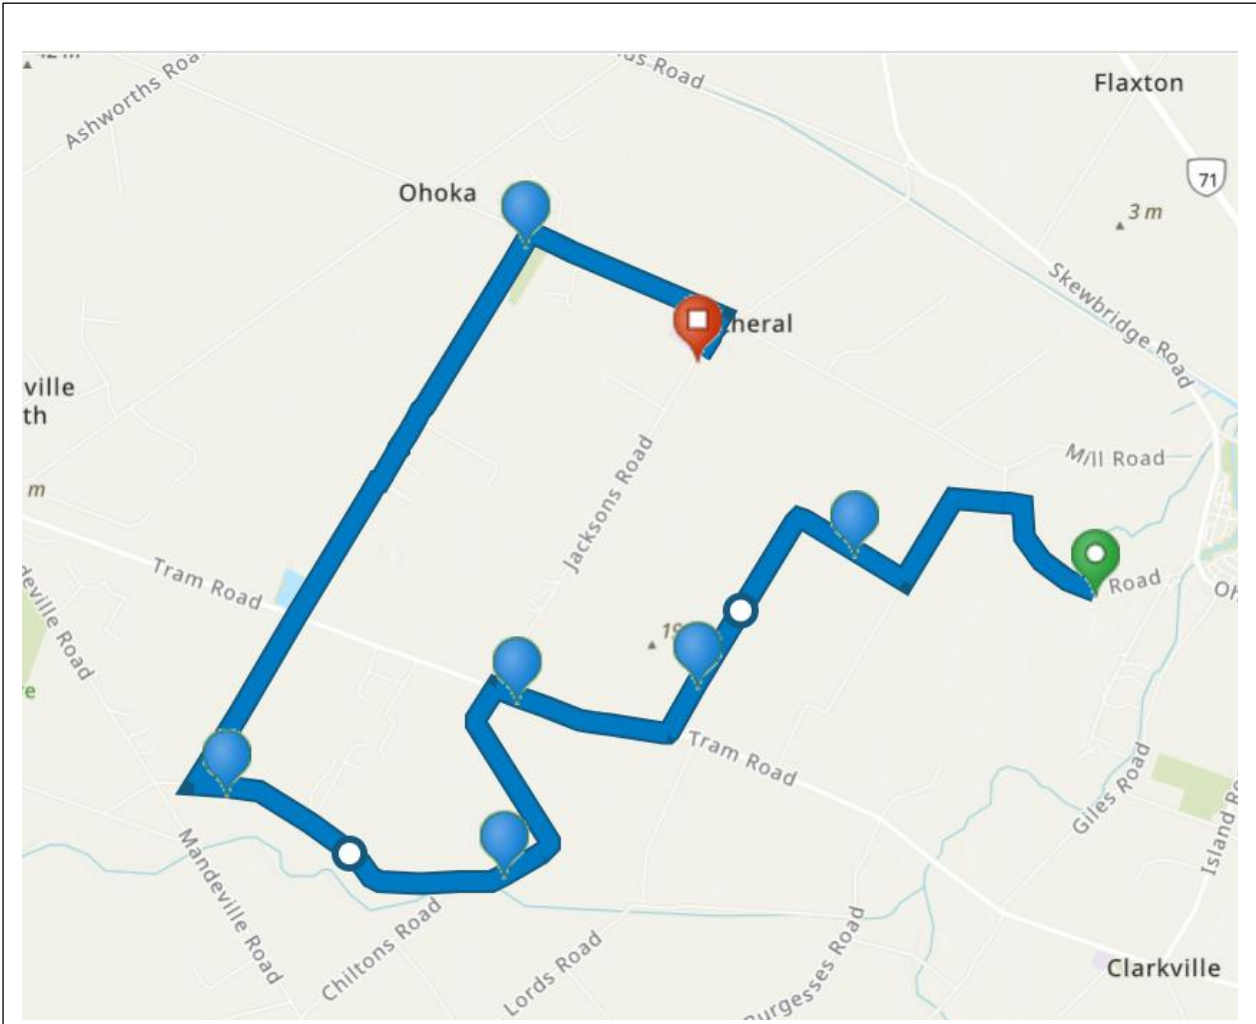

## Route and Directions for D120205 - PROPOSED

### Route Details

Route Kms	AM	PM	Daily
	15.00kms	15.00kms	30.00kms
Eligible Students	Year 1 - 6	Year 7 - 13	Total
	38	7	45
Schools on Route	Ohoka School		

## Directions

### Directions

1.  Start at 148 Butchers Road, Ohoka, Canterbury, 7692
2.  Go west on Jeffs Drain Road toward Raddens Road
3.  Turn right on Raddens Road
4.  Continue northwest on Raddens Road
5.  Continue southwest on Raddens Road
6.  Continue southwest on Raddens Road
7.  Turn right on Tram Road
8.  Continue west on Tram Road
9.  Turn left on Edmunds Road
10.  Continue forward on Baileys Road
11.  Continue southwest on Baileys Road
12.  Continue northwest on Baileys Road
13.  Continue west on Baileys Road
14.  Make a sharp right on Whites Road
15.  Continue northeast on Whites Road
16.  Turn right on Mill Road toward School
17.  Turn right on Jacksons Road
18.  Finish at Ohoka School, Jacksons Rd, Ohoka, 7692, NZL, on the right