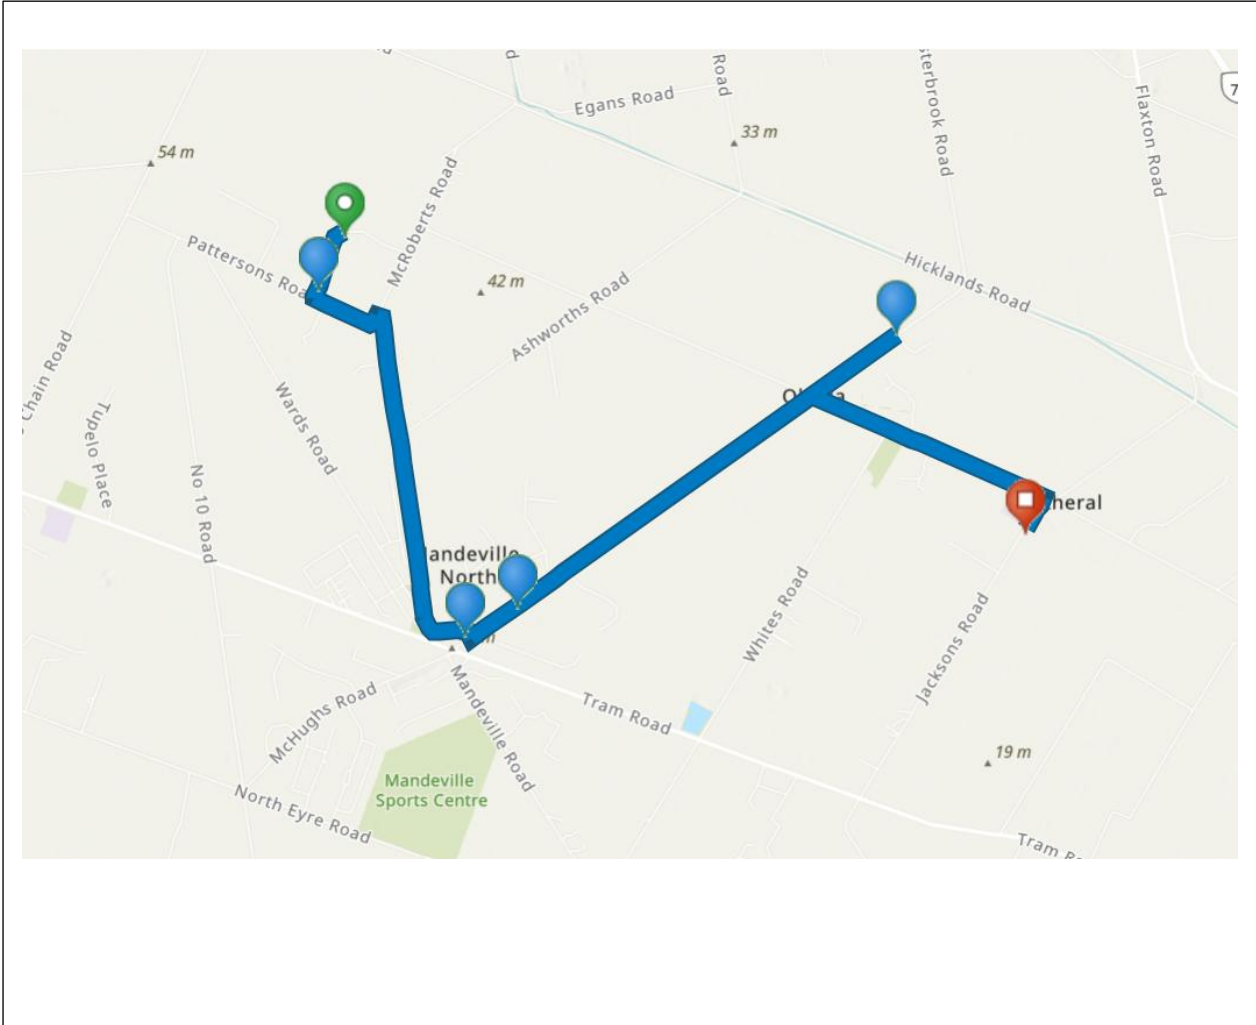

Route and Directions for D120204 - PROPOSED

Route Details

Route Kms	AM	PM	Daily
	11.44kms	11.44kms	22.88kms
Eligible Students	Year 1 - 6	Year 7 - 13	Total
	55	7	62
Schools on Route	Ohoka School		

Directions

1.  Start at 43 Mandalea Road, Ohoka, Canterbury, 7475
2.  Go west on Mandalea Road toward Cameo Drive
3.  Continue southwest on Mandalea Road
4.  Turn left on Pattersons Road
5.  Turn right on Dawsons Road
6.  Turn left on Wards Road
7.  Continue southeast on Wards Road
8.  Turn left on Bradleys Road
9.  Continue northeast on Bradleys Road
10.  Go back southwest on Bradleys Road
11.  Make a sharp left on Mill Road
12.  Turn right on Jacksons Road
13.  Finish at Ohoka School, Jacksons Rd, Ohoka, 7692, NZL, on the right